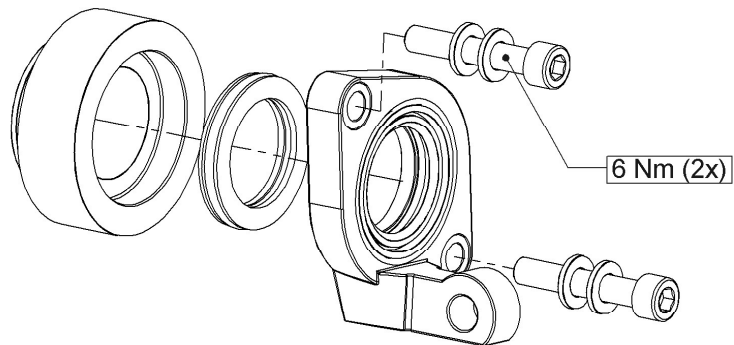

## Spare part list

Valve type RM 270

Coordinat DM

Created 2019-03-21

## M212

**Part No**  
2200-6929991

**Description**  
Bracket for 4 pos spool

**Notes:**