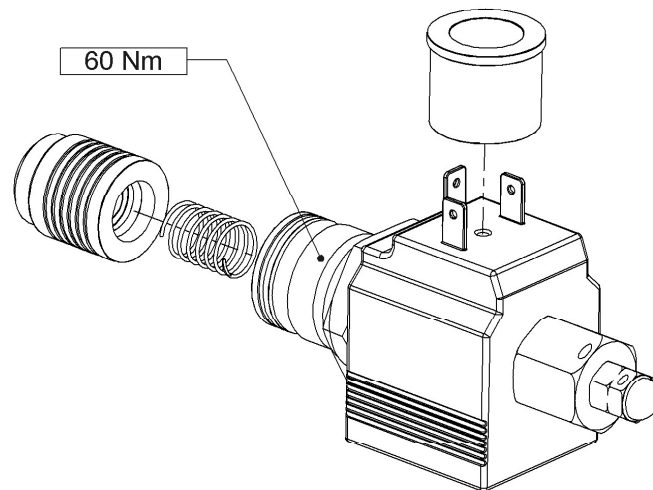

## Spare part list

Valve type RM 270

Coordinat AA20

Created 2019-03-21

## IL24

**Part No**

2230-6929893

**Description**

Unloading valve 24VDC, manual override with screw-in operation

**Notes:**